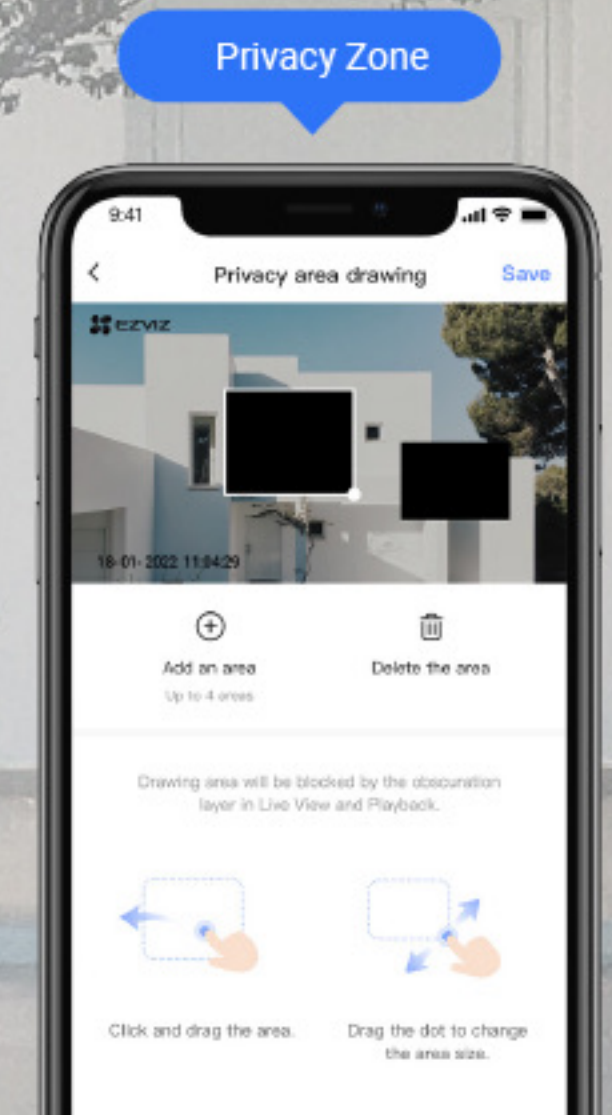

50% ↓
Video Storage Space

50% ↓
Required Bandwidth

Safe, flexible storage options

You can insert a microSD card onto the indoor chime to save your recordings locally, without worrying about any data loss even if the doorbell is damaged or lost. You can also subscribe to EZVIZ CloudPlay for unlimited storage space and an additional layer of data protection.

Supports MicroSD Card¹

Supports EZVIZ CloudPlay Storage⁵

We do our best to protect data and privacy

We design the product to respectfully protect your data and privacy. You can also set up nofilming zones⁶ to make sure recording only happens when it's appropriate and allowed.

EZVIZ has been awarded by DNV for **information security** (ISO/IEC 27001:2013), **personal data protection** (ISO/IEC 27701:2019), **cloud security** (CSA STAR) and more.

- 1 A local storage card must be purchased separately.
- 2 Data from EZVIZ's lab results, based on the usage of 5 minutes per day under standard conditions.
- 3 The suggested PIR detection distance comes from EZVIZ Lab's test results. May vary based on different environmental factors.
- 4 Data from EZVIZ Lab's test results under standard conditions. The video compression efficiency will vary with the frequency and complexity of the activity captured, as well as other environmental factors.
- 5 The cloud storage service is only available in certain markets. Please verify the availability before making a purchase.
- 6 Users can draw in rectangles to customize up to 4 privacy zones.