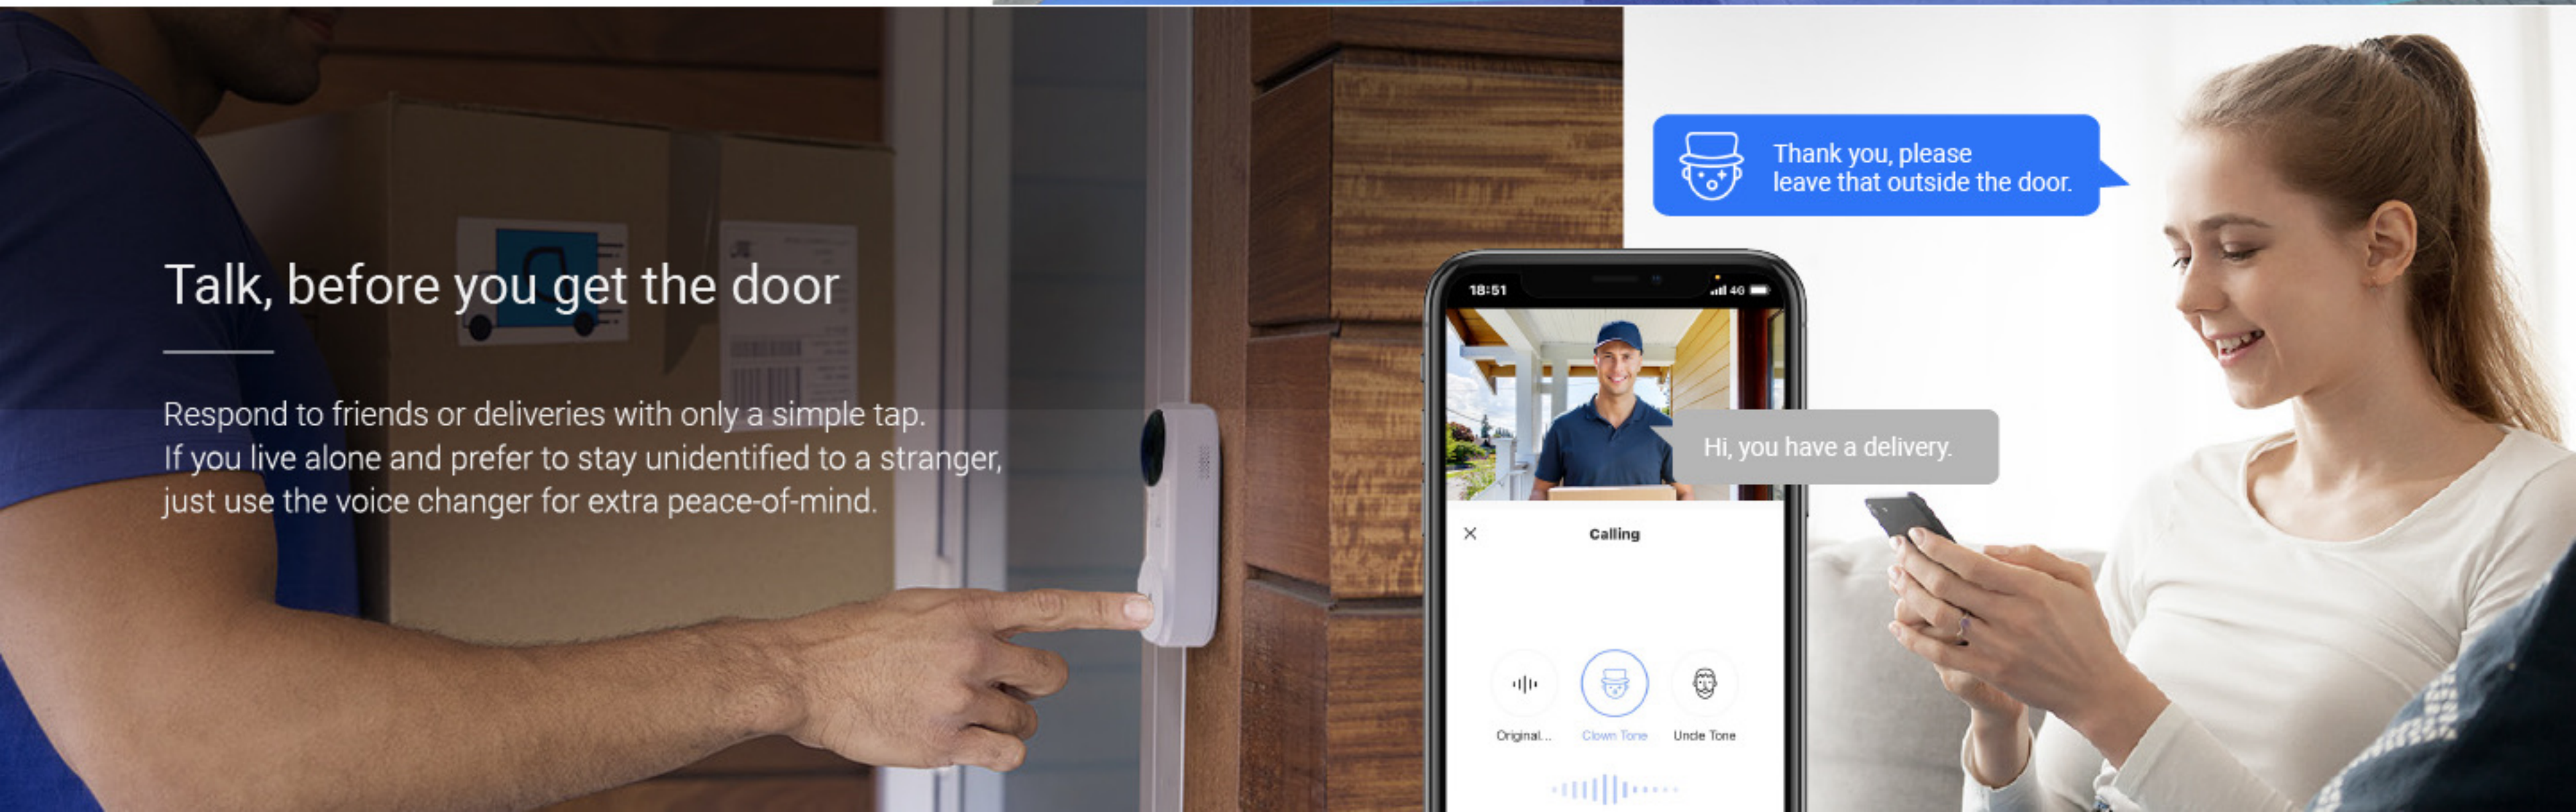

Weatherproof
Design

Up to 115-Day
Battery Life²
(5,200 mAh
rechargeable battery)

Energy-Saving
Mode

See ultra-wide to get the whole picture

With a 176-degree viewing angle, you can easily see the postman from head to toe and know where he places your package. The doorbell also comes with several different mounting plates in the package, which can help adjust the angle of installation to optimize the doorbell's vision.

Adjust Coverage With Different Mounts

176°
Diagonal

A smart doorkeeper to keep you in the know

With both human-shape and PIR detection capabilities, the device is smart enough to distinguish people from pets or objects. You can customize the alert trigger conditions³ to adjust its sensibility.

Talk, before you get the door

Respond to friends or deliveries with only a simple tap. If you live alone and prefer to stay unidentified to a stranger, just use the voice changer for extra peace-of-mind.

Easy to use but hard to tamper with

In case the doorbell is forcibly removed, a sharp alarm will sound and a mobile alert will be instantly sent to you. What's more, the DB2 Pro prohibits unauthorized use after theft, thanks to the account binding restriction.