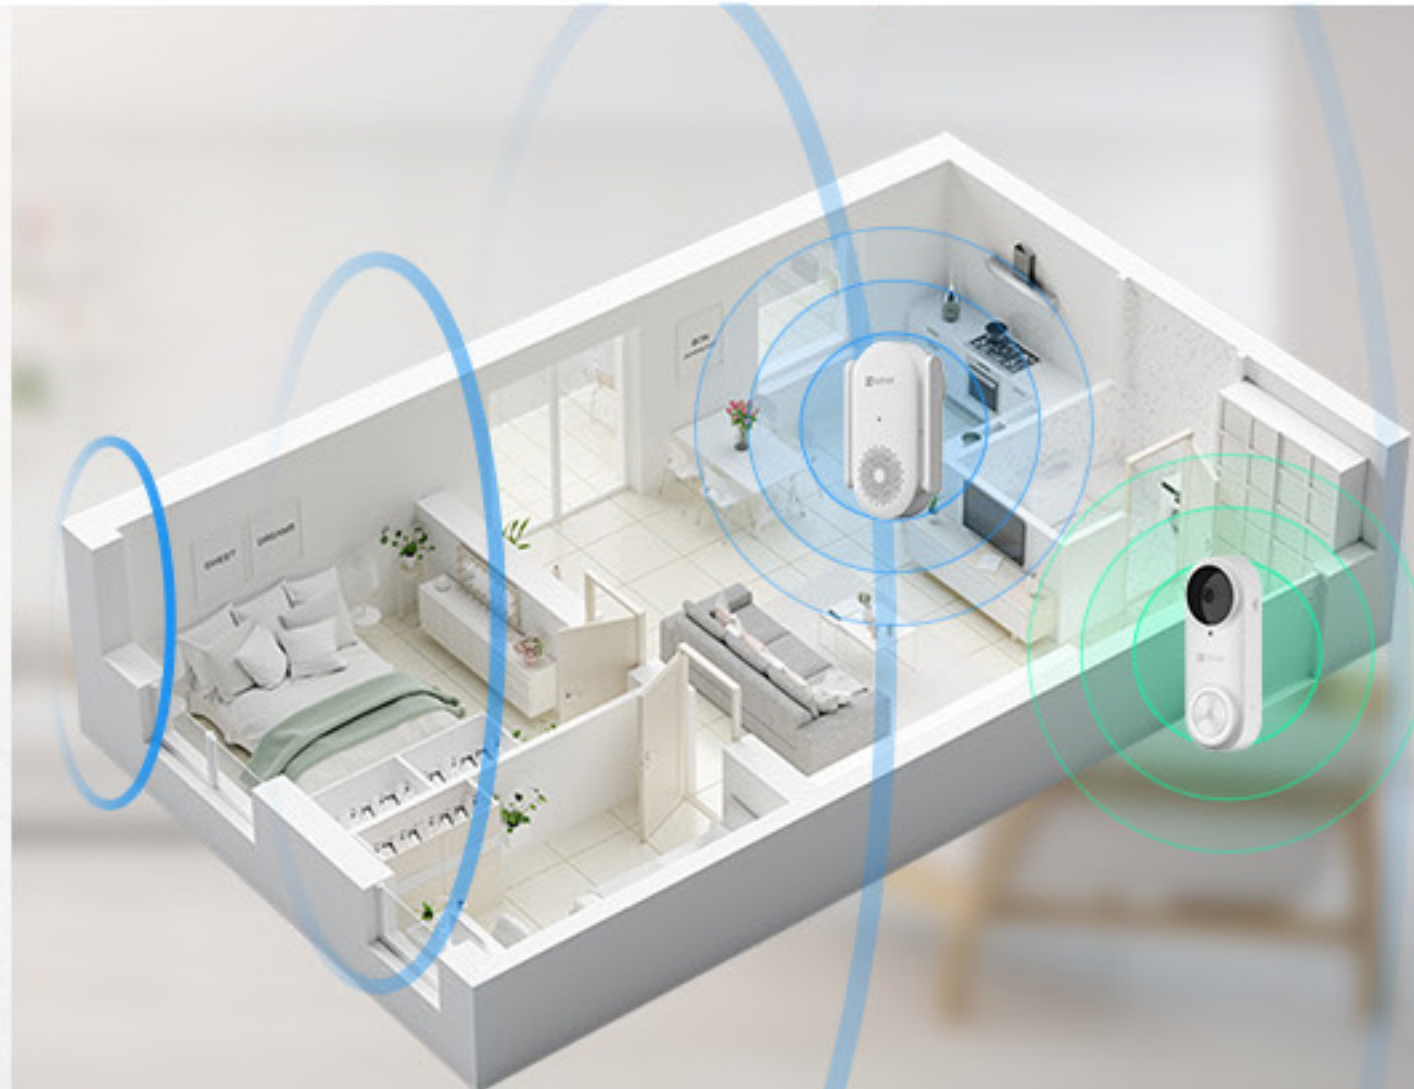

DB2 Pro **2K+**

Battery-Powered Video Doorbell Kit

Wire-free and worry-free front door protection

It's the new go-to video doorbell for any apartment dweller or villa owner. The EZVIZ DB2 Pro features ultra-sharp 2K+ resolution, wide field-of-view, large battery capacity, and extremely easy installation. Users can enjoy an extra-layer of privacy protection using the voice changer feature, and set up no-filming privacy zones.

DB2-B Pro
with a 2K+ camera

Prevailing 1080p cameras
on the market

A well-thought-out solution in one kit

To make sure you hear the ring even from afar, EZVIZ pairs it with an indoor chime. What's better, the chime can help extend your Wi-Fi signal, and boost the network for the doorbell to ensure it get connected stably – which many wireless doorbells may struggle with.

Multiple Ringtones
Available

Wi-Fi Connection Booster
For The Doorbell

MicroSD Card Slot
(up to 256 GB)

*The DB2 Pro can be also compatible with all 16/24V mechanical or electric chimes that you already have at home.

Weatherproof
Design

Up to 115-Day
Battery Life²
(5,200 mAh
rechargeable battery)

Energy-Saving
Mode

See ultra-wide to get the whole picture

With a 176-degree viewing angle, you can easily see the postman from head to toe and know where he places your package. The doorbell also comes with several different mounting plates in the package, which can help adjust the angle of installation to optimize the doorbell's vision.