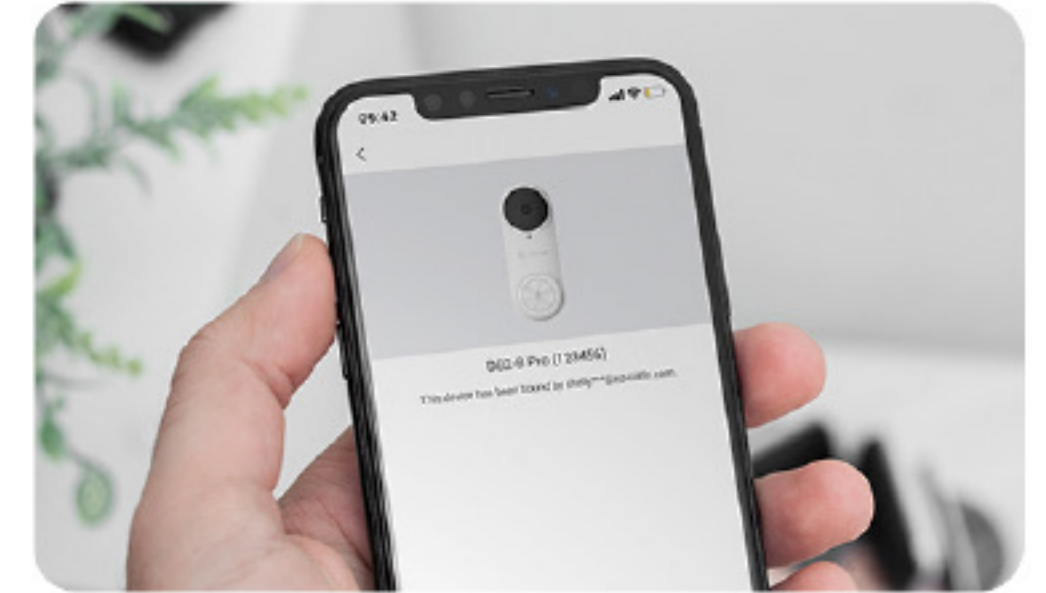

Unique Cloud Account Binding