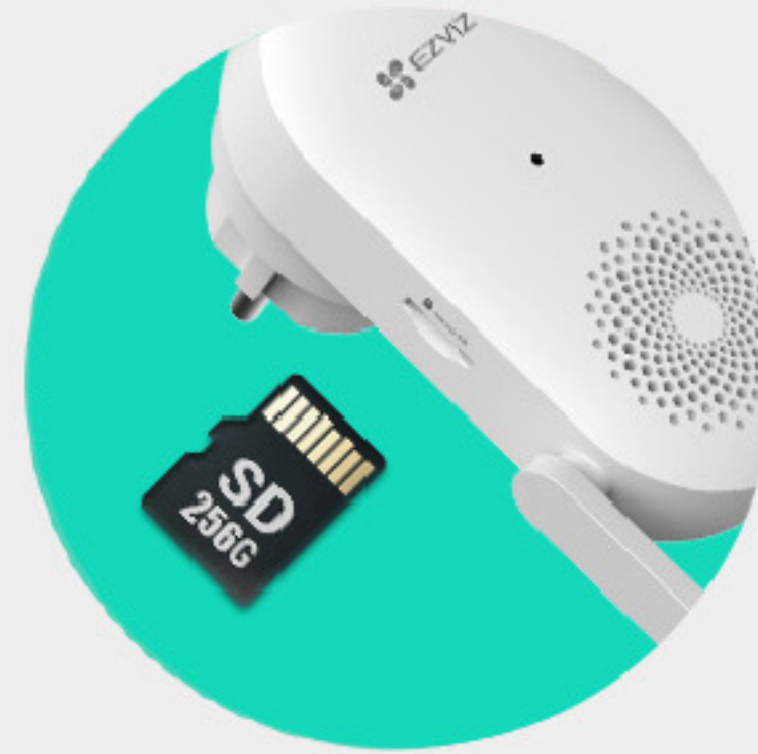

DB2 Pro **2K+**

Battery-Powered Video Doorbell Kit

Wire-free and worry-free front door protection

It's the new go-to video doorbell for any apartment dweller or villa owner. The EZVIZ DB2 Pro features ultra-sharp 2K+ resolution, wide field-of-view, large battery capacity, and extremely easy installation. Users can enjoy an extra-layer of privacy protection using the voice changer feature, and set up no-filming privacy zones.

Easy to use but hard to tamper with

In case the doorbell is forcibly removed, a sharp alarm will sound and a mobile alert will be instantly sent to you. What's more, the DB2 Pro prohibits unauthorized use after theft, thanks to the account binding restriction.

Anti-Tamper Alarm

Unique Cloud Account Binding

Enhanced viewing pleasure with smaller video files

Compared to the prevailing H.264 video compression technology, H.265 creates a more fluid viewing experience with recorded videos. Meanwhile, you won't have to worry about large video files taking up too much of your storage space – H.265 technology reduces their sizes by up to 50%⁴.

50% ↓
Video Storage Space

50% ↓
Required Bandwidth

Safe, flexible storage options

You can insert a microSD card onto the indoor chime to save your recordings locally, without worrying about any data loss even if the doorbell is damaged or lost. You can also subscribe to EZVIZ CloudPlay for unlimited storage space and an additional layer of data protection.